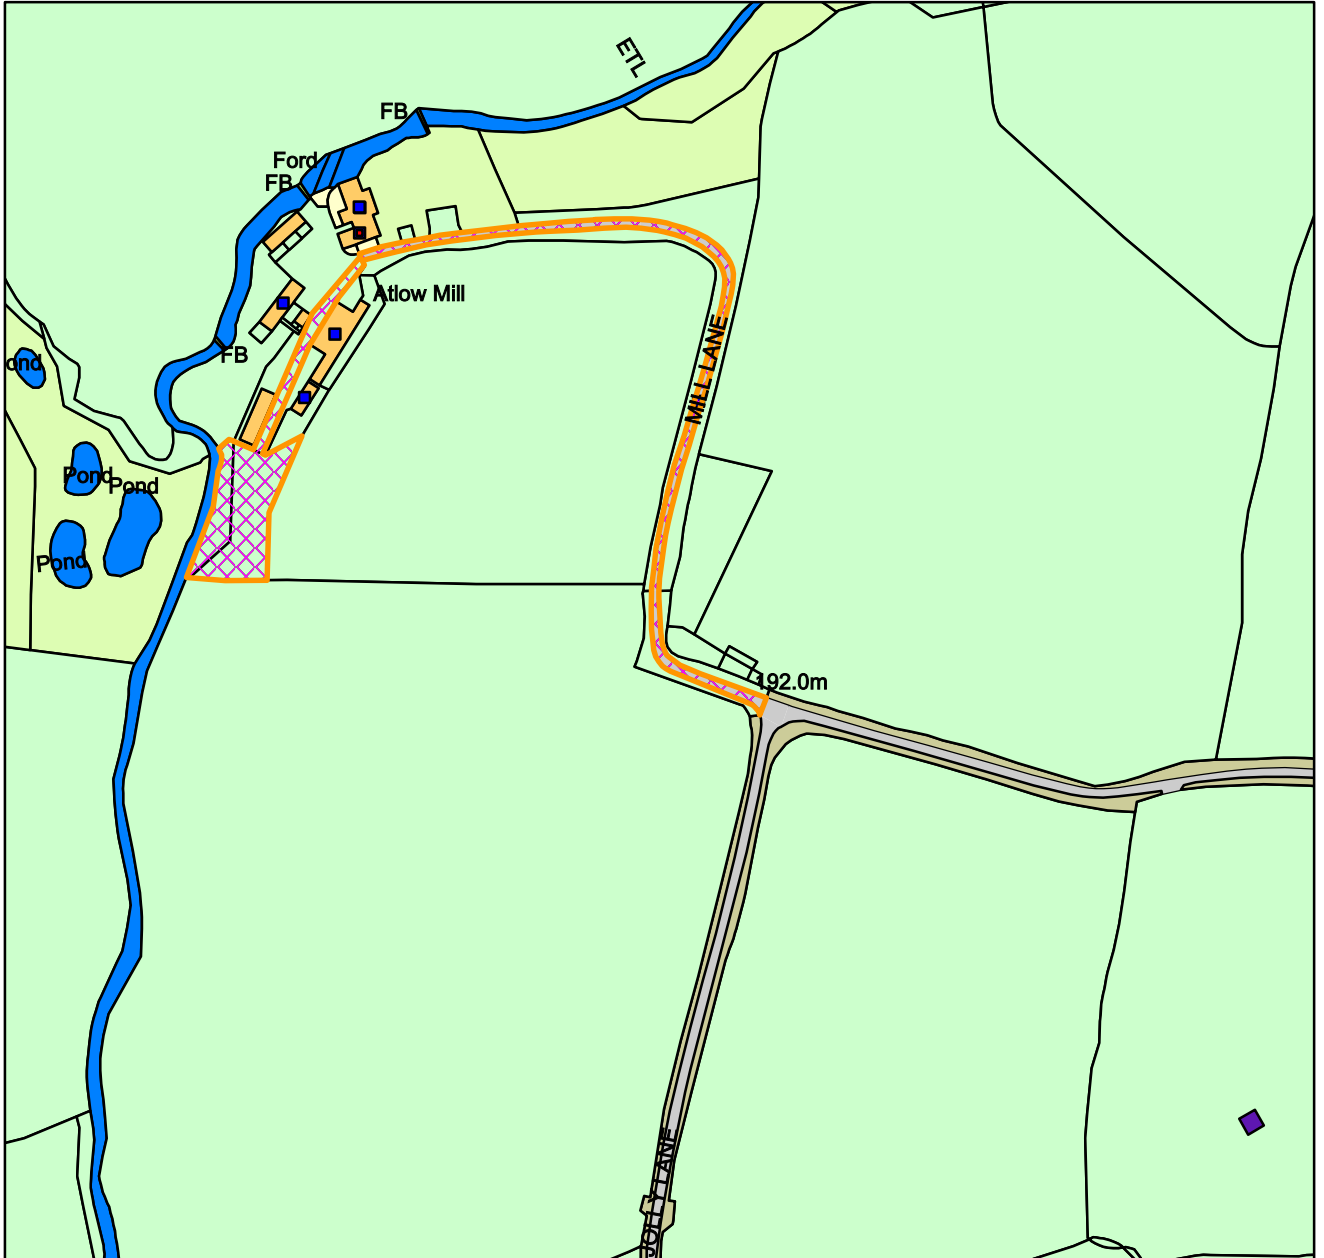

23/01033/FUL

Atlow Mill, Mill Lane, Hognaston, Derbyshire

Derbyshire Dales DC

1:2,500

Date: 30/11/2023

100019785

Crown Copyright and database rights (2018) Ordnance Survey (100019785)
Derbyshire Dales District Council,
Town Hall, Bank Road, Matlock, Derbyshire DE4 3NN.
Telephone: (01629) 761100.
website :www.derbyshiredales.gov.uk